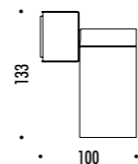

1A3810300.00.00	BIANCO OPACO / MATT WHITE - ON/OFF	100-240 V - 50/60 Hz - MAX 2 x 10 W LED - GU10 ORIENTABILE LAMPADINE NON INCLUSE - VEDI PAG. 385-387 ACCESSORI OPZIONALI LAMPADINA - VEDI PAG. 387 ADJUSTABLE BULBS NOT INCLUDED - SEE PAGE 385-387 OPTIONAL BULB ACCESSORIES - SEE PAGE 387
1A3810400.00.00	NERO OPACO / MATT BLACK - ON/OFF