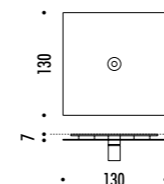

CEILING ROSE

1A2990300.27.00	BIANCO OPACO / MATT WHITE - 2700K - ON/OFF	MAX 350 mA DC - 4 W LED 2700K - 264 lm - CRI > 90 / 3000K - 284 lm - CRI > 90
1A2990300.30.00	BIANCO OPACO / MATT WHITE - 3000K - ON/OFF	ROSONE BIANCO - CAVO BIANCO INSTALLAZIONE SU CARTONGESSO CON ROSONE PIANO E FISSAGGIO MAGNETICO KIT INSTALLAZIONE OBBLIGATORIO INCLUSO DIMENSIONI TAGLIO CARTONGESSO 85 x 97 mm - SPAZIO MINIMO PER INCASSO 120 mm DRIVER INDIPENDENTE INCLUSO INPUT 100-240 V - 50/60 Hz WHITE CEILING ROSE - WHITE CABLE INSTALLATION ON PLASTERBOARD WITH FLAT ROSE AND MAGNETIC FIXING COMPULSORY INSTALLATION KIT INCLUDED PLASTERBOARD CUT-OUT 85 x 97 mm - MINIMUM SPACE FOR MOUNTING 120 mm INCLUDES INDEPENDENT DRIVER INPUT 100-240 V - 50/60 Hz
1A2990800.27.00	OTTONE SPAZZOLATO / BRUSHED BRASS - 2700K - ON/OFF	MAX 350 mA DC - 4 W LED 2700K - 264 lm - CRI > 90 / 3000K - 284 lm - CRI > 90
1A2990800.30.00	OTTONE SPAZZOLATO / BRUSHED BRASS - 3000K - ON/OFF	ROSONE NERO - CAVO NERO INSTALLAZIONE SU CARTONGESSO CON ROSONE PIANO E FISSAGGIO MAGNETICO KIT INSTALLAZIONE OBBLIGATORIO INCLUSO DIMENSIONI TAGLIO CARTONGESSO 85 x 97 mm - SPAZIO MINIMO PER INCASSO 120 mm DRIVER INDIPENDENTE INCLUSO INPUT 100-240 V - 50/60 Hz BLACK CEILING ROSE - BLACK CABLE INSTALLATION ON PLASTERBOARD WITH FLAT ROSE AND MAGNETIC FIXING COMPULSORY INSTALLATION KIT INCLUDED PLASTERBOARD CUT-OUT 85 x 97 mm - MINIMUM SPACE FOR MOUNTING 120 mm INCLUDES INDEPENDENT DRIVER INPUT 100-240 V - 50/60 Hz