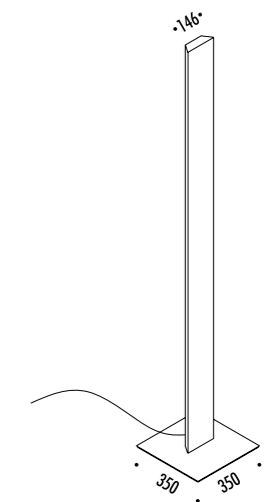

CE IP20

1A2740300.98.06	BIANCO OPACO / MATT WHITE - RGBW	100-240 V - 50/60 Hz - 80 W LED
1A2741300.98.06	INOX NERO SPAZZOLATO / BLACK BRUSHED STAINLESS STEEL - RGBW	2700K - 2832 lm - CRI > 90
		RGBW WIRELESS CONTROL
		CAVO NERO - DIMMER
		BLACK CABLE - DIMMER