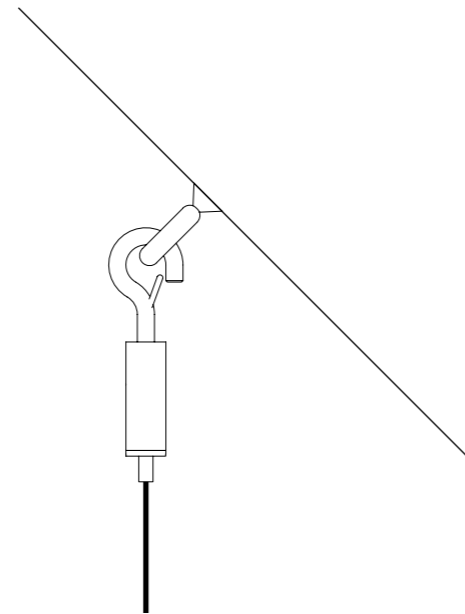

ACCESSORI OPZIONALI / OPTIONAL ACCESSORIES

1A0510000.00.00	STANDARD	KIT FISSAGGIO PER SOFFITTO INCLINATO - NICHELATO 1 PEZZO SLOPED CEILING FIXING KIT - NICKEL PLATED - 1 PIECE COMPATIBLE LAMPS: QuiQuoQua - MASAI - FOSBURY - MOON 120 - SPY - SPY DE	
1A0520000.00.00	STANDARD	KIT FISSAGGIO PER ROSONE INCLINATO - NICHELATO 1 PEZZO SLOPED ROSE FIXING KIT - NICKEL PLATED - 1 PIECE COMPATIBLE LAMPS: MOON 60 - MOON 60 DE - MOON 80	
1A0530000.00.00	STANDARD	GANCIO PER SOFFITTO INCLINATO - CROMATO 1 PEZZO SLOPED CEILING FIXING HOOK - CHROME PLATED - 1 PIECE COMPATIBLE LAMPS: SIMBIOSI - SHANGHAI	
1A0360000.00.00	STANDARD	KIT DECENTRATORE / DECENTRALIZATION KIT COMPATIBLE LAMPS: LED IS MORE - MISS 1 - MOON 60 - MOON 60 DE MOON 80 - MOON 120 - CATHODE 1	
1A0770300.00.00	BIANCO OPACO / MATT WHITE	KIT ROSONE + DECENTRATORE KIT CEILING ROSE + DECENTRALIZER CAVO BIANCO 3 m INCLUSO WHITE CABLE 3 m INCLUDED	
1A0770400.00.00	NERO OPACO / MATT BLACK	KIT ROSONE + DECENTRATORE KIT CEILING ROSE + DECENTRALIZER CAVO NERO 3 m INCLUSO BLACK CABLE 3 m INCLUDED	
1A3270300.00.00	BIANCO OPACO / MATT WHITE	BLOCCACAVO - 1 PEZZO CLAMP - 1 PIECE	
1A3270400.00.00	NERO OPACO / MATT BLACK		