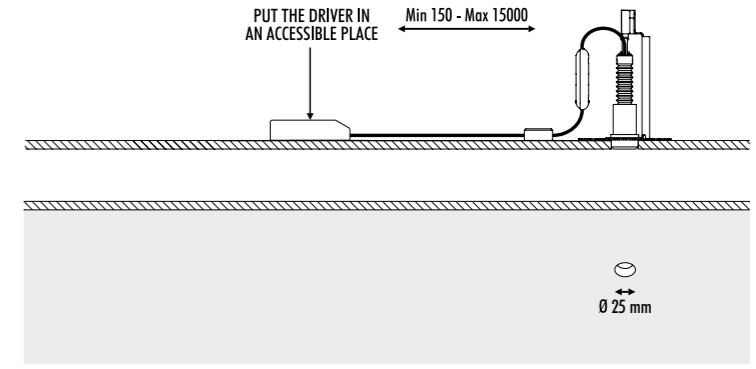

DIM PUSH - 0/1-10 V
DRIVER DIMENSION

DIM DALI
DRIVER DIMENSION

DIM TRIAC
DRIVER DIMENSION

PUT THE DRIVER IN
AN ACCESSIBLE PLACE

Min 150 - Max 15000

KIT INSTALLAZIONE OPZIONALI / OPTIONAL INSTALLATION KITS

1A2380000.00.00	STANDARD	CASSAFORMA PER LATERIZIO / PLASTER BOX DIMENSIONI 189 x 445 mm
1A2230000.00.00	STANDARD	CASSAFORMA PER CEMENTO ARMATO / CONCRETE BOX DIMENSIONI 189 x 445 mm