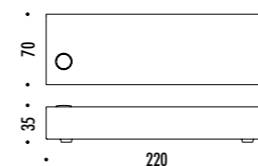

DESIGN HARRY THALER - 2014
LAMPADA DA PARETE - METALLO - VETRO SOFFIATO
WALL LAMP - METAL - BLOWN GLASS

CE IP20

EDISON'S NIGHTMARE

DRIVER