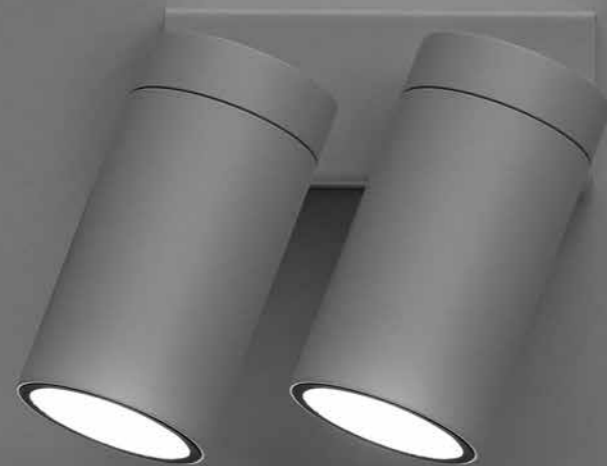

1A3810300.00.00	BIANCO OPACO / MATT WHITE - ON/OFF	100-240 V - 50/60 Hz - MAX 2 x 10 W LED - GU10 ORIENTABILE LAMPADINE NON INCLUSE - VEDI PAG. 385-387 ACCESSORI OPZIONALI LAMPADINA - VEDI PAG. 387 ADJUSTABLE BULBS NOT INCLUDED - SEE PAGE 385-387 OPTIONAL BULB ACCESSORIES - SEE PAGE 387
1A3810400.00.00	NERO OPACO / MATT BLACK - ON/OFF