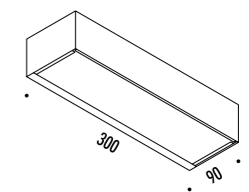

CE IP20

1A3300300.27.02	BIANCO OPACO / MATT WHITE - 2700K - TRIAC	220-240 V - 50/60 Hz - 23 W LED 2700K - 1293 lm - CRI>90 / 3000K - 1352 lm - CRI>90
1A3300300.30.02	BIANCO OPACO / MATT WHITE - 3000K - TRIAC	
1A3300400.27.02	NERO OPACO / MATT BLACK - 2700K - TRIAC	
1A3300400.30.02	NERO OPACO / MATT BLACK - 3000K - TRIAC