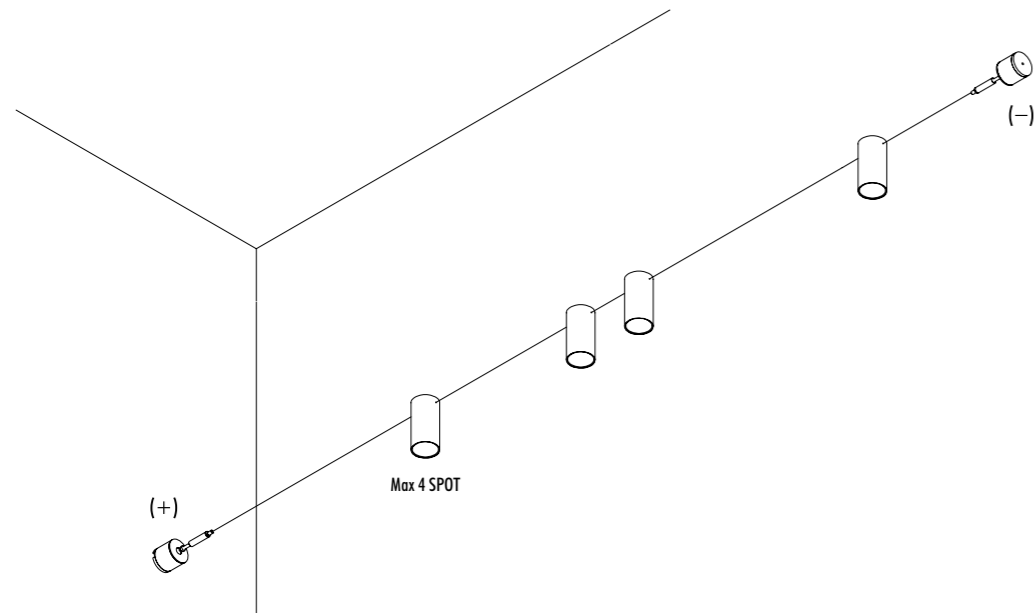

LUNGHEZZA TOTALE MAX 50 METRI / TOTAL LENGTH MAX 50 METER