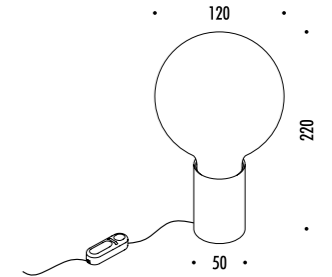

1A2670300.00.06	BIANCO OPACO / MATT WHITE	100-240 V - 50/60 Hz - MAX 10 W LED - E27 GLOBOLUX CAVO BIANCO - DIMMER LAMPADINA LED INCLUSA WHITE CABLE - DIMMER LED BULB INCLUDED
		7 W LED - 2700K - 806 lm - CRI>80 - DIMMABLE