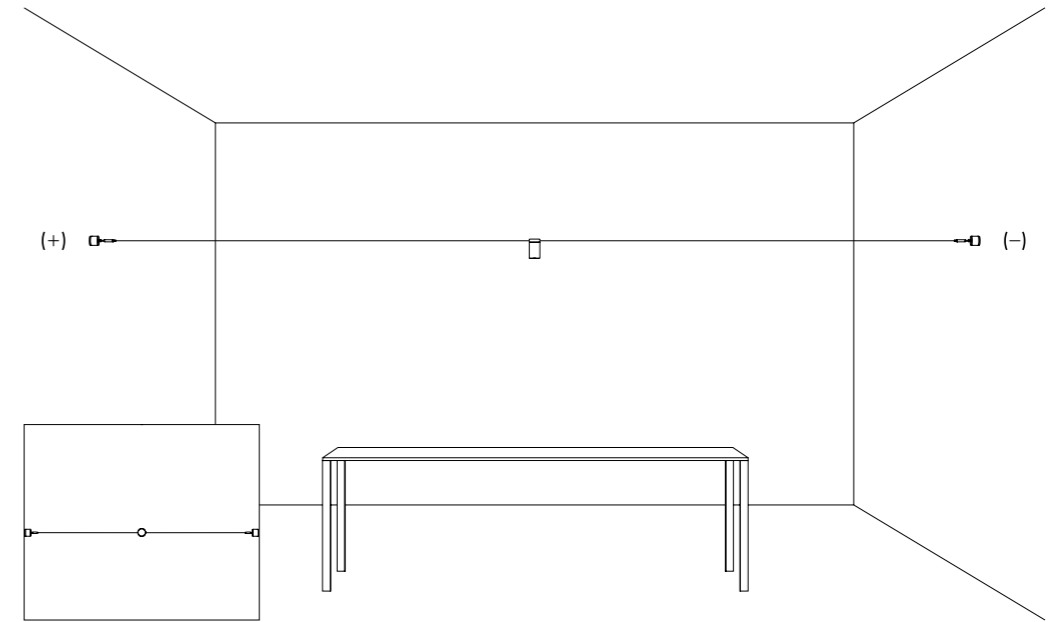

LUNGHEZZA TOTALE MAX 50 METRI / TOTAL LENGTH MAX 50 METER