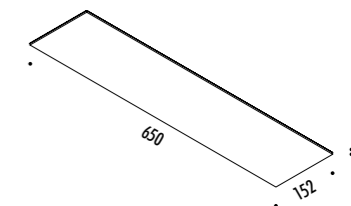

1A0850400.27.40	STANDARD - 2700K	48 V DC - 23 W LED 2700K - 2158 lm - CRI > 90 / 3000K - 2320 lm - CRI > 90 PIANO A SPECCHIO (DOWN) CON RETRO NERO (UP) KIT INSTALLAZIONE OBBLIGATORIO NON INCLUSO MIRROR TOP (DOWN) WITH BLACK BACK SIDE (UP) COMPULSORY INSTALLATION KIT NOT INCLUDED
1A0850400.30.40	STANDARD - 3000K	

KIT INSTALLAZIONE OBBLIGATORI / COMPULSORY INSTALLATION KITS

1Z1120550	STANDARD	DRIVER INPUT 110-240 V - 50/60 Hz - OUTPUT 48 V DC - 65 W - IP20 1-10 V DIMMABLE
1Z0830820	STANDARD	DRIVER INPUT 220-240 V - 50/60 Hz - OUTPUT 48 V DC - 60 W - IP20 DALI DIMMABLE