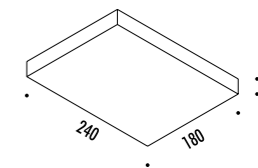

CE IP20 0.5m