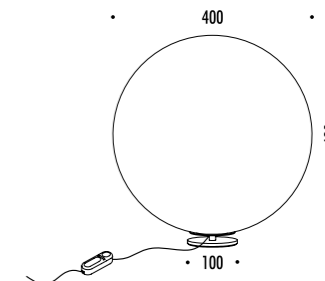

CE □ IP20

1A2690000.00.06	STANDARD	100-240 V - 50/60 Hz - MAX 15 W LED - E27 PARALUME CON TEXTURE IN CARTA GIAPPONESE - BASE VERNICIATA DORATA CAVO BIANCO - DIMMER LAMPADINA NON INCLUSA - VEDI PAG. 385 SHADE WITH JAPANESE PAPER TEXTURE - GOLD FINISH BASE WHITE CABLE - DIMMER BULB NOT INCLUDED - SEE PAGE 385