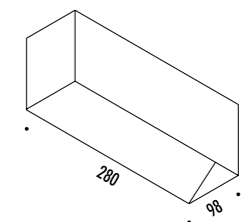

CE IP20

1A3370300.00.00	BIANCO OPACO / MATT WHITE - ON/OFF	100-240 V - 50/60 Hz - MAX 120 W - R7s LAMPADINA NON INCLUSA BULB NOT INCLUDED