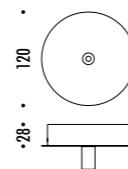

CEILING ROSE

1A2960300.27.40	BIANCO OPACO / MATT WHITE - 2700K - ENDLESS	48 V DC - 5,5 W LED
1A2960300.30.40	BIANCO OPACO / MATT WHITE - 3000K - ENDLESS	2700K - 290 lm - CRI > 90 / 3000K - 310 lm - CRI > 90
1A2960400.27.40	NERO OPACO / MATT BLACK - 2700K - ENDLESS	ROSONE BIANCO - CAVO BIANCO
1A2960400.30.40	NERO OPACO / MATT BLACK - 3000K - ENDLESS	KIT DI ALIMENTAZIONE OBBLIGATORIO ENDLESS NON INCLUSO - VEDI PAG. 253-257
		WHITE CEILING ROSE - WHITE CABLE
		COMPULSORY ENDLESS POWER SUPPLY KIT NOT INCLUDED - SEE PAGE 253-257
1A2960800.27.40	OTTONE SPAZZOLATO / BRUSHED BRASS - 2700K - ENDLESS	48 V DC - 5,5 W LED
1A2960800.30.40	OTTONE SPAZZOLATO / BRUSHED BRASS - 3000K - ENDLESS	2700K - 290 lm - CRI > 90 / 3000K - 310 lm - CRI > 90
1A2962600.27.40	NERO OPACO TOTALE / MATT TOTAL BLACK - 2700K - ENDLESS	ROSONE NERO - CAVO NERO
1A2962600.30.40	NERO OPACO TOTALE / MATT TOTAL BLACK - 3000K - ENDLESS	KIT DI ALIMENTAZIONE OBBLIGATORIO ENDLESS NON INCLUSO - VEDI PAG. 253-257
		BLACK CEILING ROSE - BLACK CABLE
		COMPULSORY ENDLESS POWER SUPPLY KIT NOT INCLUDED - SEE PAGE 253-257