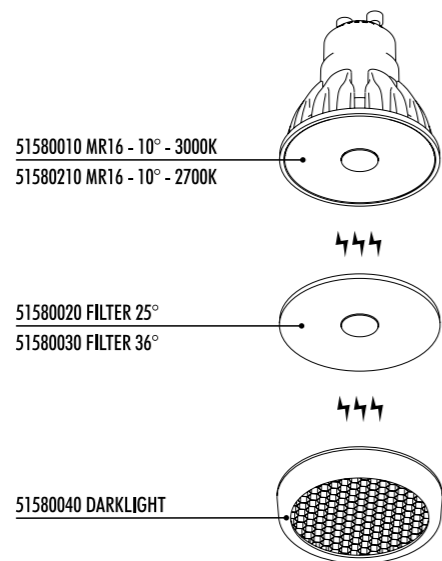

CODE	SOCKET	TENSION	WATTAGE	BEAM ANGLE (°)	TEMPERATURE (K)	SOURCE LUMENS	BULB EFFICIENCY	CrI (Ra)	DIMMABLE	PRODUCT REFERENCE	
LAMPADINE LED SORAA MR16 - DIMMERABILE IGBT / SORAA LED BULBS MR16 - IGBT DIMMABLE											
🔔	51580210	GU10	230 V	7,5 W	10°	2700K	390 lm	G	95	X	DOT P 51 DOT P DE 51 DOT PL 51 DOT R 51 DOT SISTEMA 51
	51580010	GU10	230 V	7,5 W	10°	3000K	410 lm	G	95	X	MINI 51 MINI BIT 51 MINI PL 51 TRICK TRACK

ACCESSORI "POINT SOURCE OPTICS" PER GENERARE FASCI UNIFORMI E DI ALTA INTENSITA' / "POINT SOURCE OPTICS" ACCESSORIES FOR UNIFORM AND HIGH INTENSITY BEAMS

51580020	FILTER - MR16			25°							DOT P 51 DOT P DE 51 DOT PL 51 DOT R 51 DOT SISTEMA 51
51580030	FILTER - MR16			36°							MINI 51 MINI BIT 51 MINI PL 51 TRICK TRACK
51580040	DARKLIGHT - MR16			-							

MODULI LED DG111 / DG111 LED MODULES

1A3890000.27.20	500 mA DC	16,7 W	22°	2700K	1859 lm	F	90	X	PUNTO
1A3890000.30.20	500 mA DC	16,7 W	22°	3000K	1945 lm	F	90	X	PUNTO PL
1A3900000.27.20	500 mA DC	16,7 W	36°	2700K	1808 lm	F	90	X	PUNTO 2 PL
1A3900000.30.20	500 mA DC	16,7 W	36°	3000K	1890 lm	F	90	X	SPOT
1A3890000.27.20	350 mA DC	11,7 W	22°	2700K	1508 lm	F	90	X	SPOT SISTEMA
1A3890000.30.20	350 mA DC	11,7 W	22°	3000K	1578 lm	F	90	X	
1A3900000.27.20	350 mA DC	11,7 W	36°	2700K	1266 lm	F	90	X	SPOT ENDLESS
1A3900000.30.20	350 mA DC	11,7 W	36°	3000K	1323 lm	F	90	X	SPOT ENDLESS CASAMBI

ACCESSORI OPZIONALI MODULO LED / OPTIONAL LED MODULE ACCESSORIES

1A1210000.00.00	STANDARD			DARKLIGHT							PUNTO PUNTO PL PUNTO 2 PL SAMPEI 230 SAMPEI 260 SAMPEI 290 SAMPEI 440 SPOT SPOT ENDLESS SPOT ENDLESS CASAMBI SPOT SISTEMA