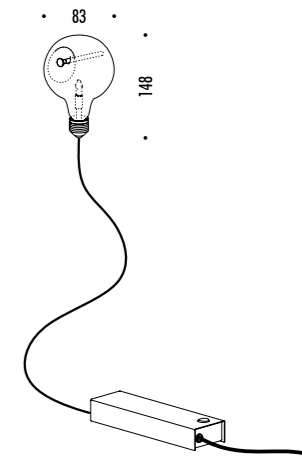

CE IP20

EDISON'S NIGHTMARE

DRIVER

1A3380000.00.06	STANDARD	100-240 V - 50/60 Hz - MAX 10 W 12 V - G4 CAVO COASSIALE - CAVO TRASPARENTE ALIMENTAZIONE CON SPINA - DIMMER LAMPADINA ALOGENA INCLUSA COAXIAL CABLE - TRANSPARENT CABLE POWER SUPPLY WITH PLUG - DIMMER HALOGEN BULB INCLUDED
		10 W HALOGEN - 2800K - 145 lm - CRI 100 - DIMMABLE - EFFICIENCY G