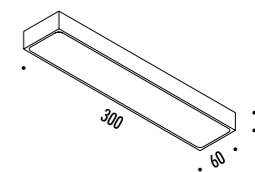

CE IP20

1A3310300.27.02	BIANCO OPACO / MATT WHITE - 2700K - TRIAC	220-240 V - 50/60 Hz - 11,5 W LED 2700K - 626 lm - CRI > 90 / 3000K - 655 lm - CRI > 90
1A3310300.30.02	BIANCO OPACO / MATT WHITE - 3000K - TRIAC	
1A3310400.27.02	NERO OPACO / MATT BLACK - 2700K - TRIAC	
1A3310400.30.02	NERO OPACO / MATT BLACK - 3000K - TRIAC