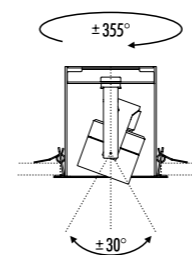

1A0670300.00.00	BIANCO OPACO / MATT WHITE - ON/OFF	100-240 V - 50/60 Hz - MAX 10 W LED - GU10
1A0673400.00.00	BIANCO - NERO OPACO BICOLORE / MATT WHITE - BLACK BICOLOUR - ON/OFF	DIMENSIONI TAGLIO CARTONGESSO 115 x 105 mm - SPAZIO MINIMO PER INCASSO 130 mm
		ORIENTABILE
		LAMPADINA NON INCLUSA - VEDI PAG. 385-387
		ACCESSORI OPZIONALI LAMPADINA - VEDI PAG. 387
		PLASTERBOARD CUT-OUT 115 x 105 mm - MINIMUM SPACE FOR MOUNTING 130 mm
		ADJUSTABLE
		BULB NOT INCLUDED - SEE PAGE 385-387
		OPTIONAL BULB ACCESSORIES - SEE PAGE 387