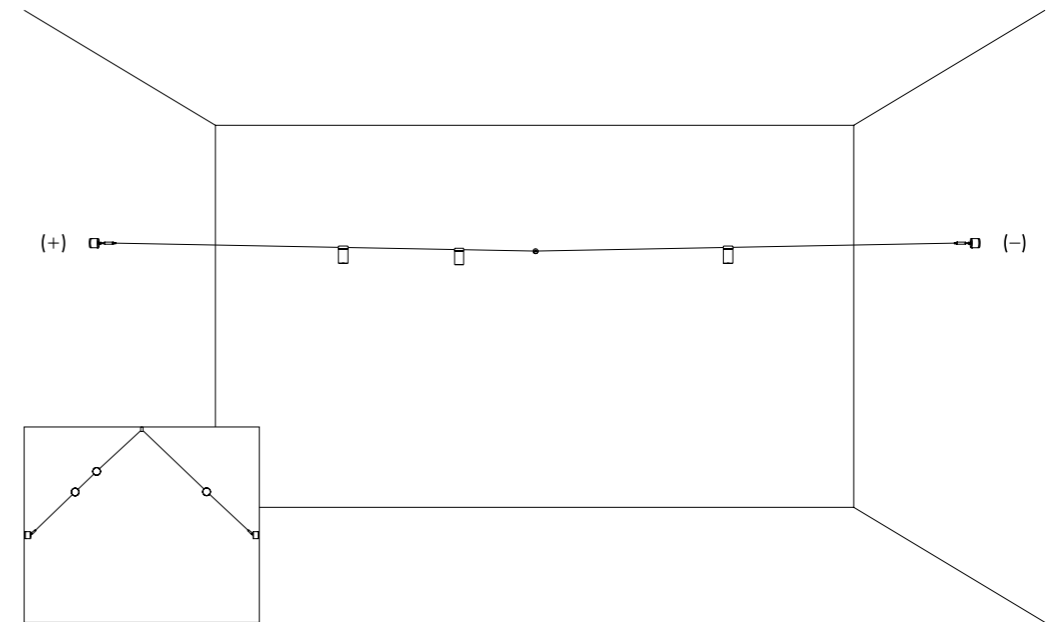

LUNGHEZZA TOTALE MAX 50 METRI / TOTAL LENGTH MAX 50 METER