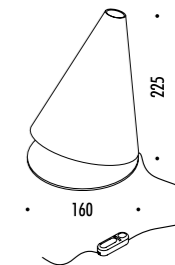

DESIGN FEDERICO DELROSSO - 2009
LAMPADA DA TAVOLO - METALLO
TABLE LAMP - METAL

PALPEBRA

CE □ IP20