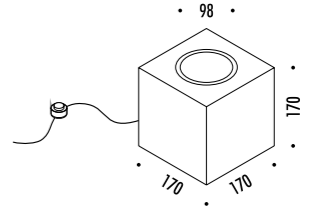

CE IP20

1A2760000.00.00	STANDARD - ON/OFF	100-240 V - 50/60 Hz - MAX 10 W LED - GU10 LAMPADA IN CEMENTO - CAVO ARANCIONE LAMPADINA NON INCLUSA - VEDI PAG. 385 CEMENT LAMP - ORANGE CABLE BULB NOT INCLUDED - SEE PAGE 385