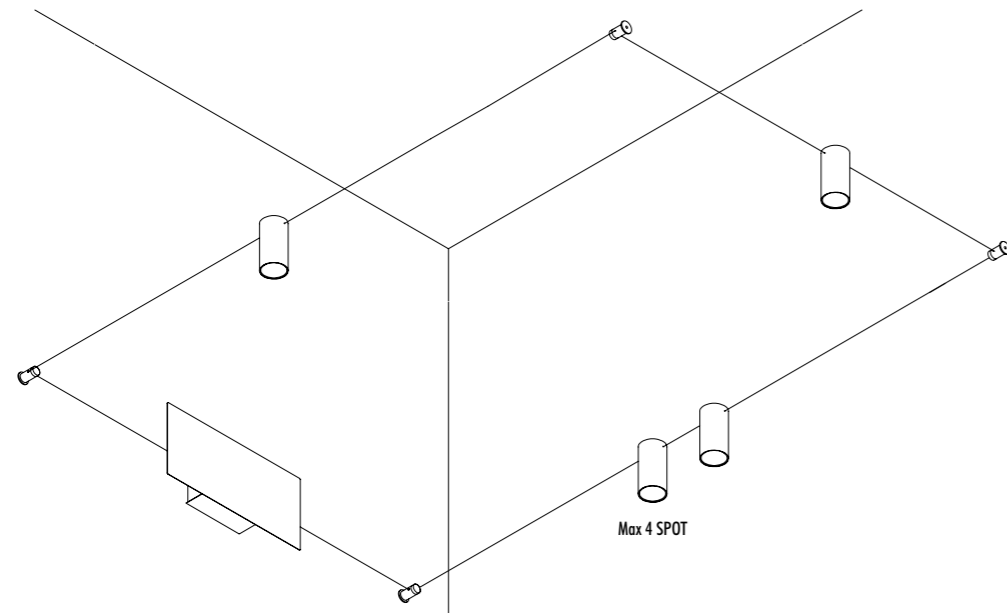

LUNGHEZZA TOTALE MAX 50 METRI / TOTAL LENGTH MAX 50 METER