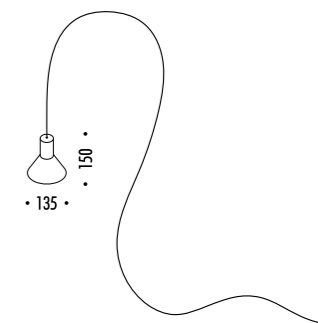

1A1660000.00.00	STANDARD	CONNETTORE DRIVER IP68 - 1 PEZZO DRIVER CONNECTOR IP68 - 1 PIECE

DESIGN DAVIDE GROPPI - BEPPE MERLANO - 2022
LAMPADA DA ESTERNO - METALLO
OUTDOOR LAMP - METAL

CE  IP65

NEURO OUTDOOR