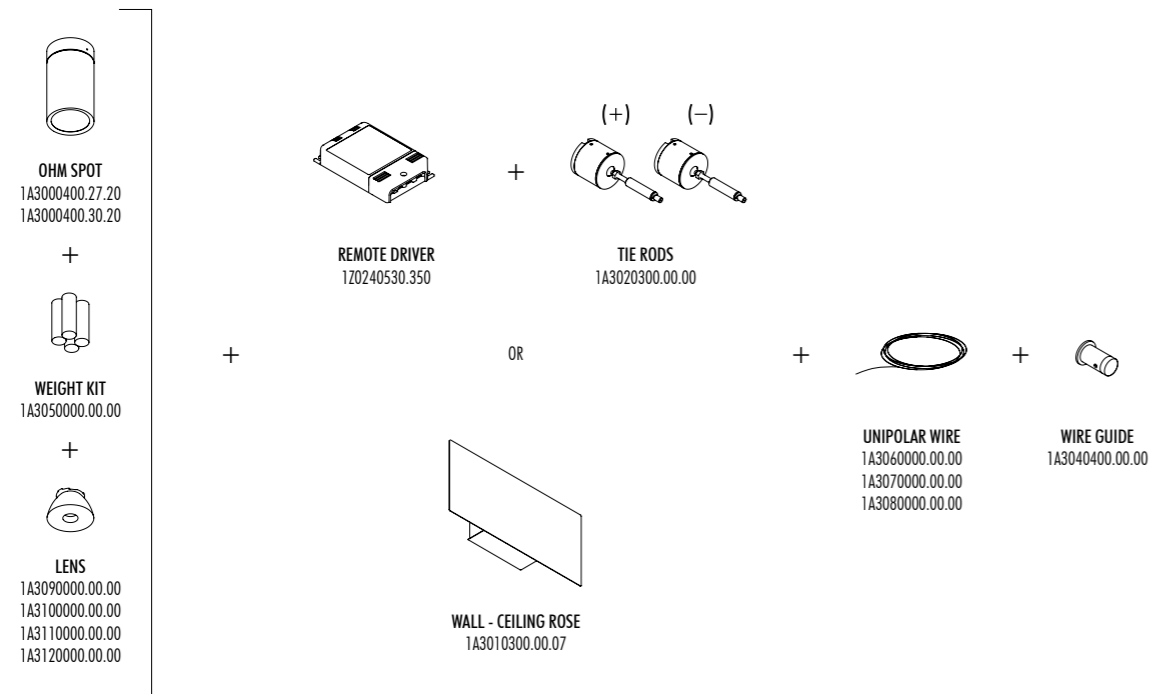

LUNGHEZZA TOTALE MAX 50 METRI / TOTAL LENGTH MAX 50 METER