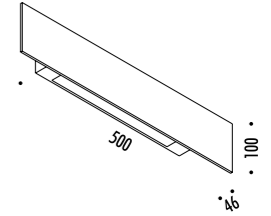

CE IP20

1A3360000.27.02	STANDARD - 2700K - TRIAC	220-240 V - 50/60 Hz - 23 W LED 2700K - 1293 lm - CRI > 90 / 3000K - 1352 lm - CRI > 90 PIANO A SPECCHIO (FRONTE) MIRROR TOP (FRONT)
1A3360000.30.02	STANDARD - 3000K - TRIAC