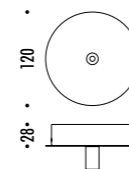

CEILING ROSE

1A2980300.27.40	BIANCO OPACO / MATT WHITE - 2700K - ENDLESS	48 V DC - 5,5 W LED 2700K - 264 lm - CRI > 90 / 3000K - 284 lm - CRI > 90
1A2980300.30.40	BIANCO OPACO / MATT WHITE - 3000K - ENDLESS	ROSONE BIANCO - CAVO BIANCO KIT DI ALIMENTAZIONE OBBLIGATORIO ENDLESS NON INCLUSO - VEDI PAG. 253-257 WHITE CEILING ROSE - WHITE CABLE COMPULSORY ENDLESS POWER SUPPLY KIT NOT INCLUDED - SEE PAGE 253-257
1A2980800.27.40	OTTONE SPAZZOLATO / BRUSHED BRASS - 2700K - ENDLESS	48 V DC - 5,5 W LED 2700K - 264 lm - CRI > 90 / 3000K - 284 lm - CRI > 90
1A2980800.30.40	OTTONE SPAZZOLATO / BRUSHED BRASS - 3000K - ENDLESS	ROSONE NERO - CAVO NERO KIT DI ALIMENTAZIONE OBBLIGATORIO ENDLESS NON INCLUSO - VEDI PAG. 253-257 BLACK CEILING ROSE - BLACK CABLE COMPULSORY ENDLESS POWER SUPPLY KIT NOT INCLUDED - SEE PAGE 253-257