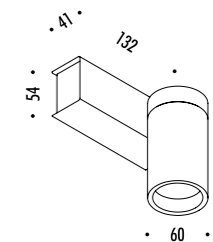

1A2490300.00.00	BIANCO OPACO / MATT WHITE - ON/OFF	100-240 V - 50/60 Hz - MAX 10 W LED - GU10 ORIENTABILE LAMPADINA NON INCLUSA - VEDI PAG. 385-387 ACCESSORI OPZIONALI LAMPADINA - VEDI PAG. 387 ADJUSTABLE BULB NOT INCLUDED - SEE PAGE 385-387 OPTIONAL BULB ACCESSORIES - SEE PAGE 387
1A2490400.00.00	NERO OPACO / MATT BLACK - ON/OFF